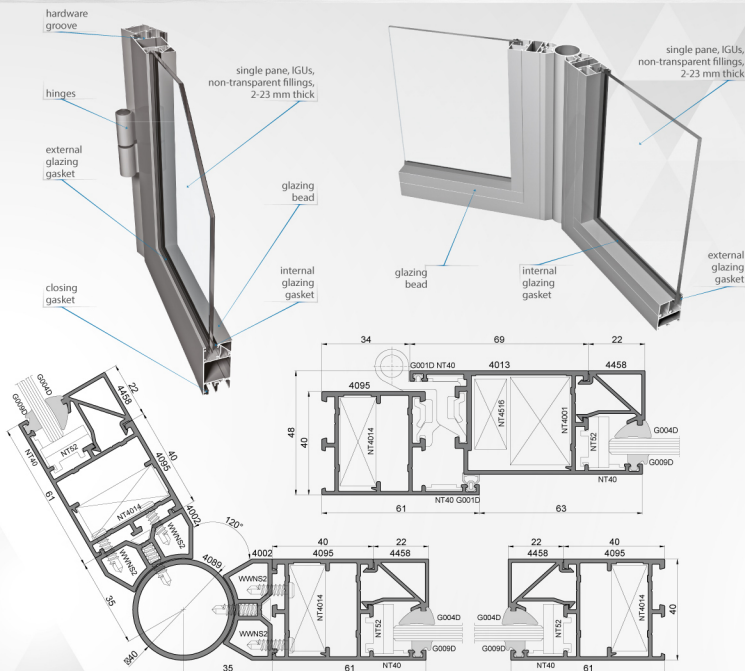

# INTERNAL GLAZED PARTITIONS AND DOORS

## PONZIO PE40 DOOR

## PONZIO PE40 PARTITION

- aluminium system without thermal insulation designed for internal glazed partitions, single and double doors
- manual and automatic sliding doors and angled glazed partitions available
- profile depth: 40 mm
- interconnected with other Ponzio systems
- wide variety of doors leaves: with kickplate - 90 deg joint, without kickplate - 45 deg joint, with threshold, without threshold.
- crimped or screwed joints
- arched constructions available
- profiles adjusted to a wide variety of hardware