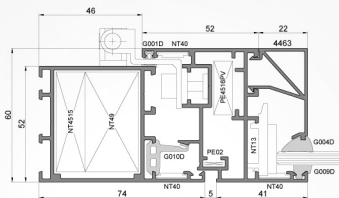

INTERNAL GLAZED PARTITIONS AND DOORS

PONZIO PE50 WINDOW PONZIO PE50 PARTITION

- aluminium system without thermal insulation designed for internal glazed partitions, single and double doors and openable windows
- profile depth: 52 mm
- interconnected with other Ponzio systems
- crimped or screwed joints
- glazing beads for euro groove available
- window sash flush with frame on the outside