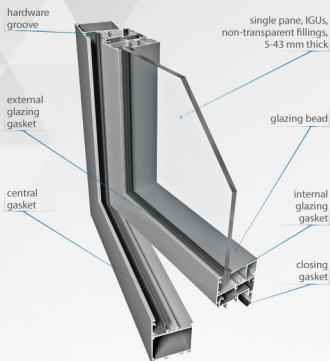

INTERNAL GLAZED PARTITIONS AND DOORS

PONZIO PE50 WINDOW PONZIO PE50 PARTITION

- aluminium system without thermal insulation designed for internal glazed partitions, single and double doors and openable windows
- profile depth: 52 mm
- interconnected with other Ponzio systems
- crimped or screwed joints
- glazing beads for euro groove available
- window sash flush with frame on the outside