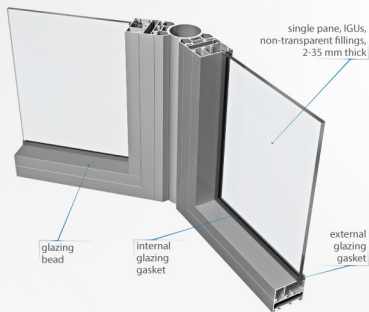

INTERNAL GLAZED PARTITIONS AND DOORS

PONZIO PE50 WINDOW PONZIO PE50 PARTITION

- aluminium system without thermal insulation designed for internal glazed partitions, single and double doors and openable windows
- profile depth: 52 mm
- interconnected with other Ponzio systems
- crimped or screwed joints
- glazing beads for euro groove available
- window sash flush with frame on the outside