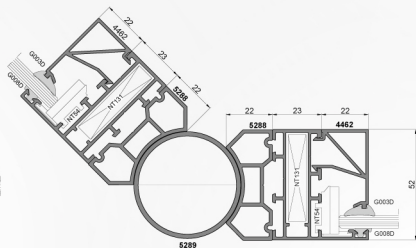

INTERNAL GLAZED PARTITIONS AND DOORS

PONZIO PE50 WINDOW PONZIO PE50 PARTITION

- aluminium system without thermal insulation designed for internal glazed partitions, single and double doors and openable windows
- profile depth: 52 mm
- interconnected with other Ponzio systems
- crimped or screwed joints
- glazing beads for euro groove available
- window sash flush with frame on the outside